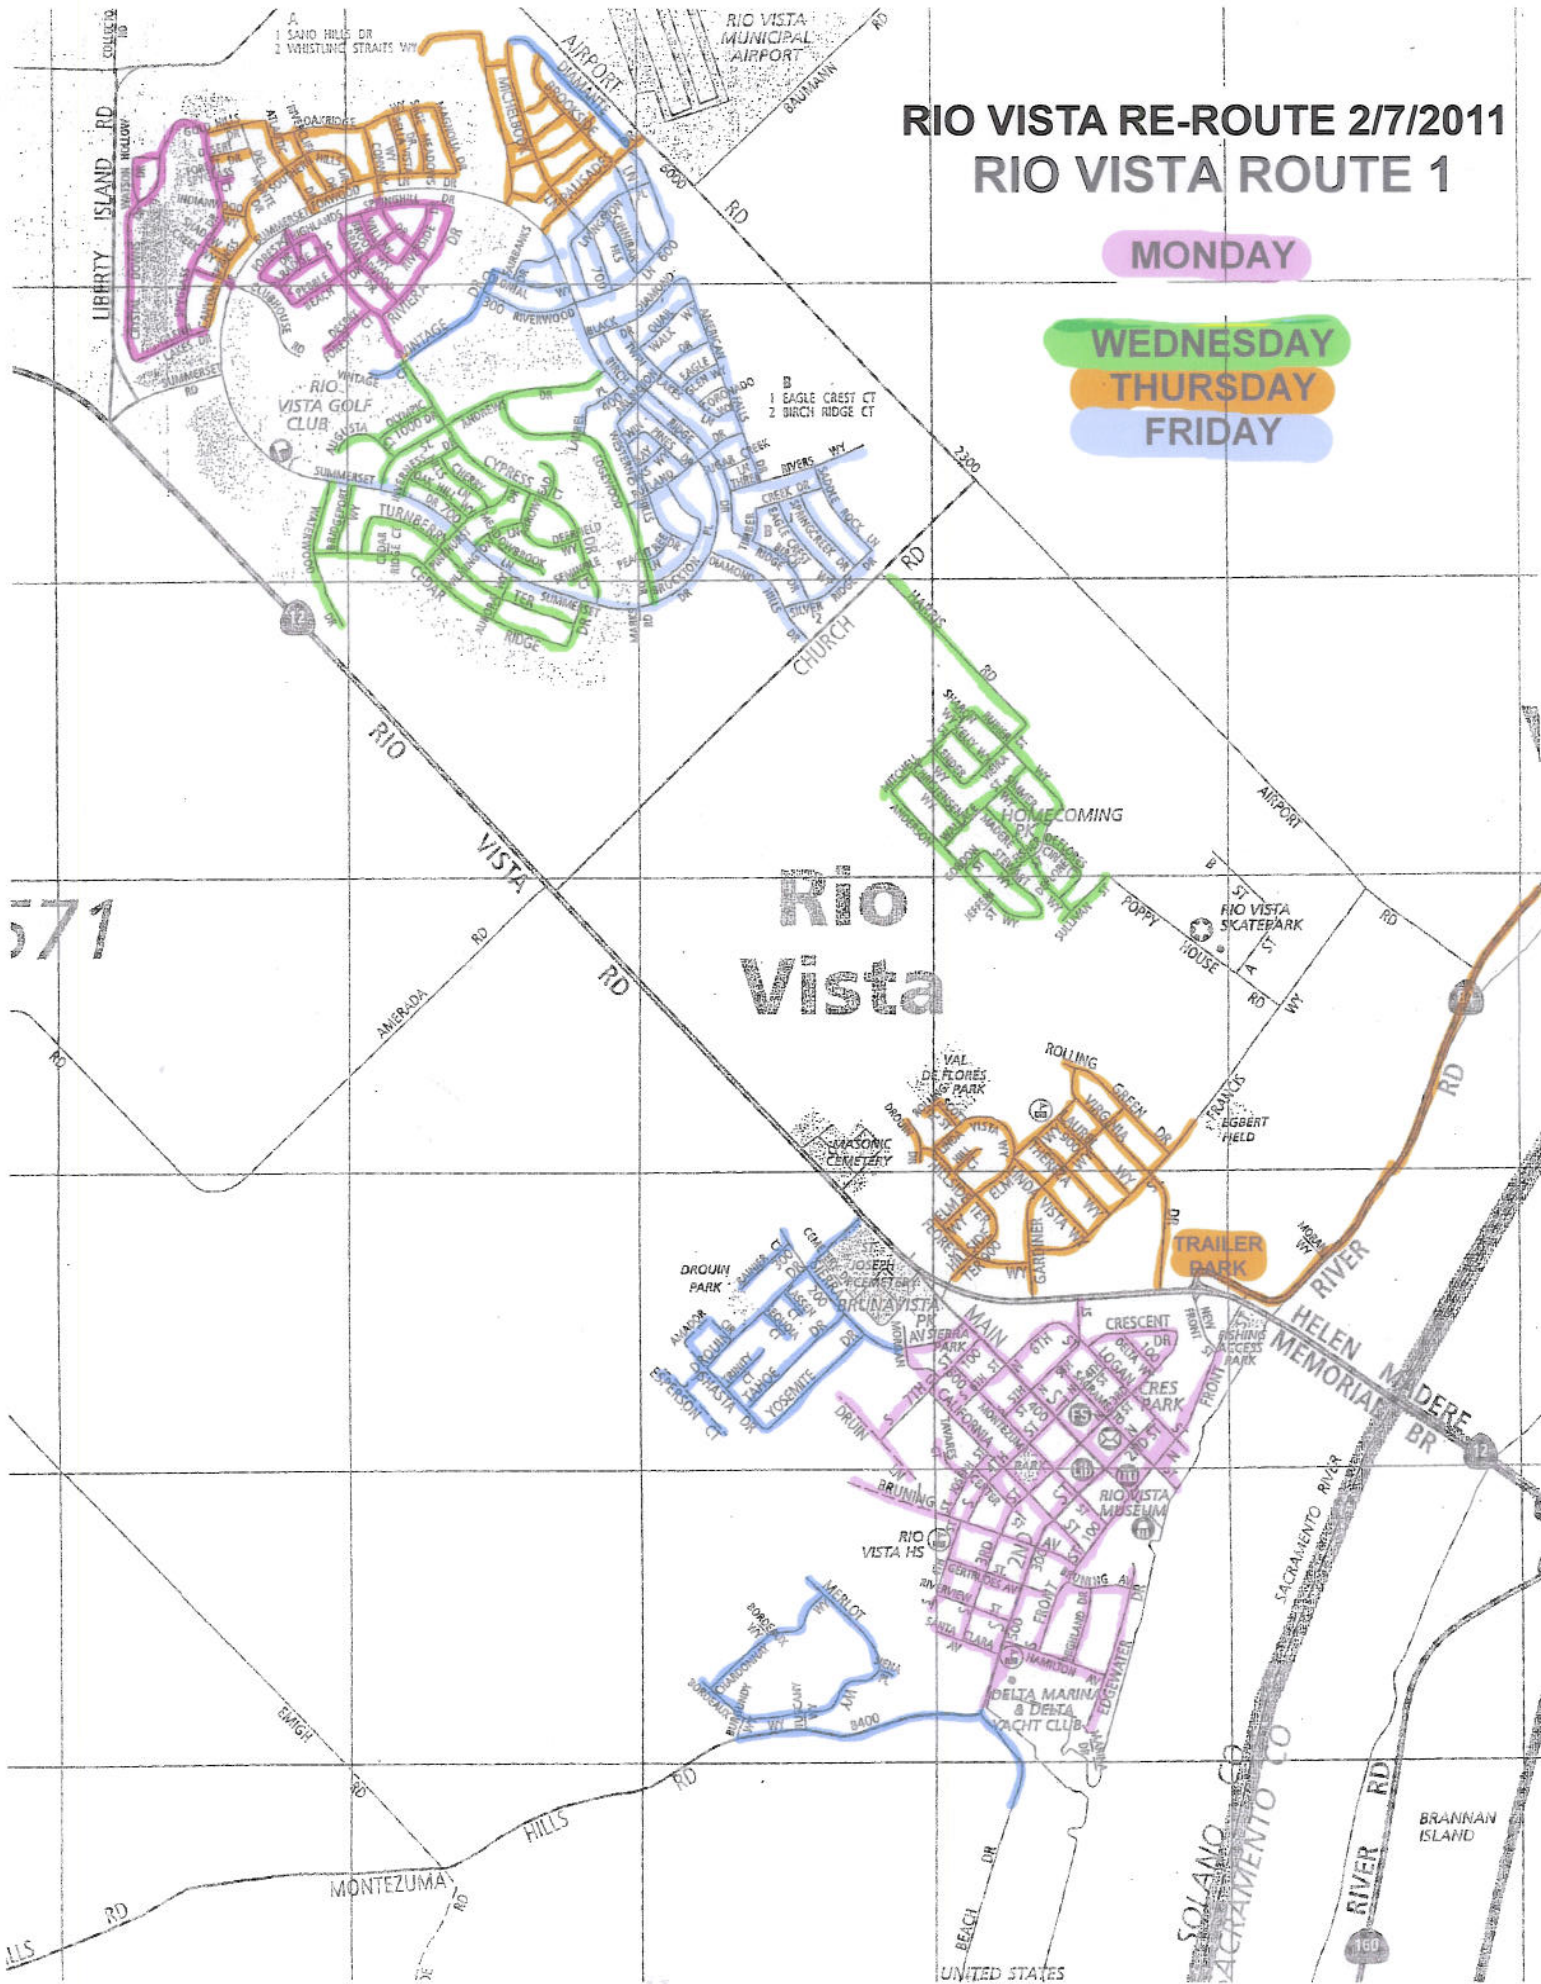

# RIO VISTA RE-ROUTE 2/7/2011

## RIO VISTA ROUTE 1

MONDAY

WEDNESDAY  
THURSDAY  
FRIDAY

571

# Rio Vista

BRANNAN ISLAND

UNITED STATES